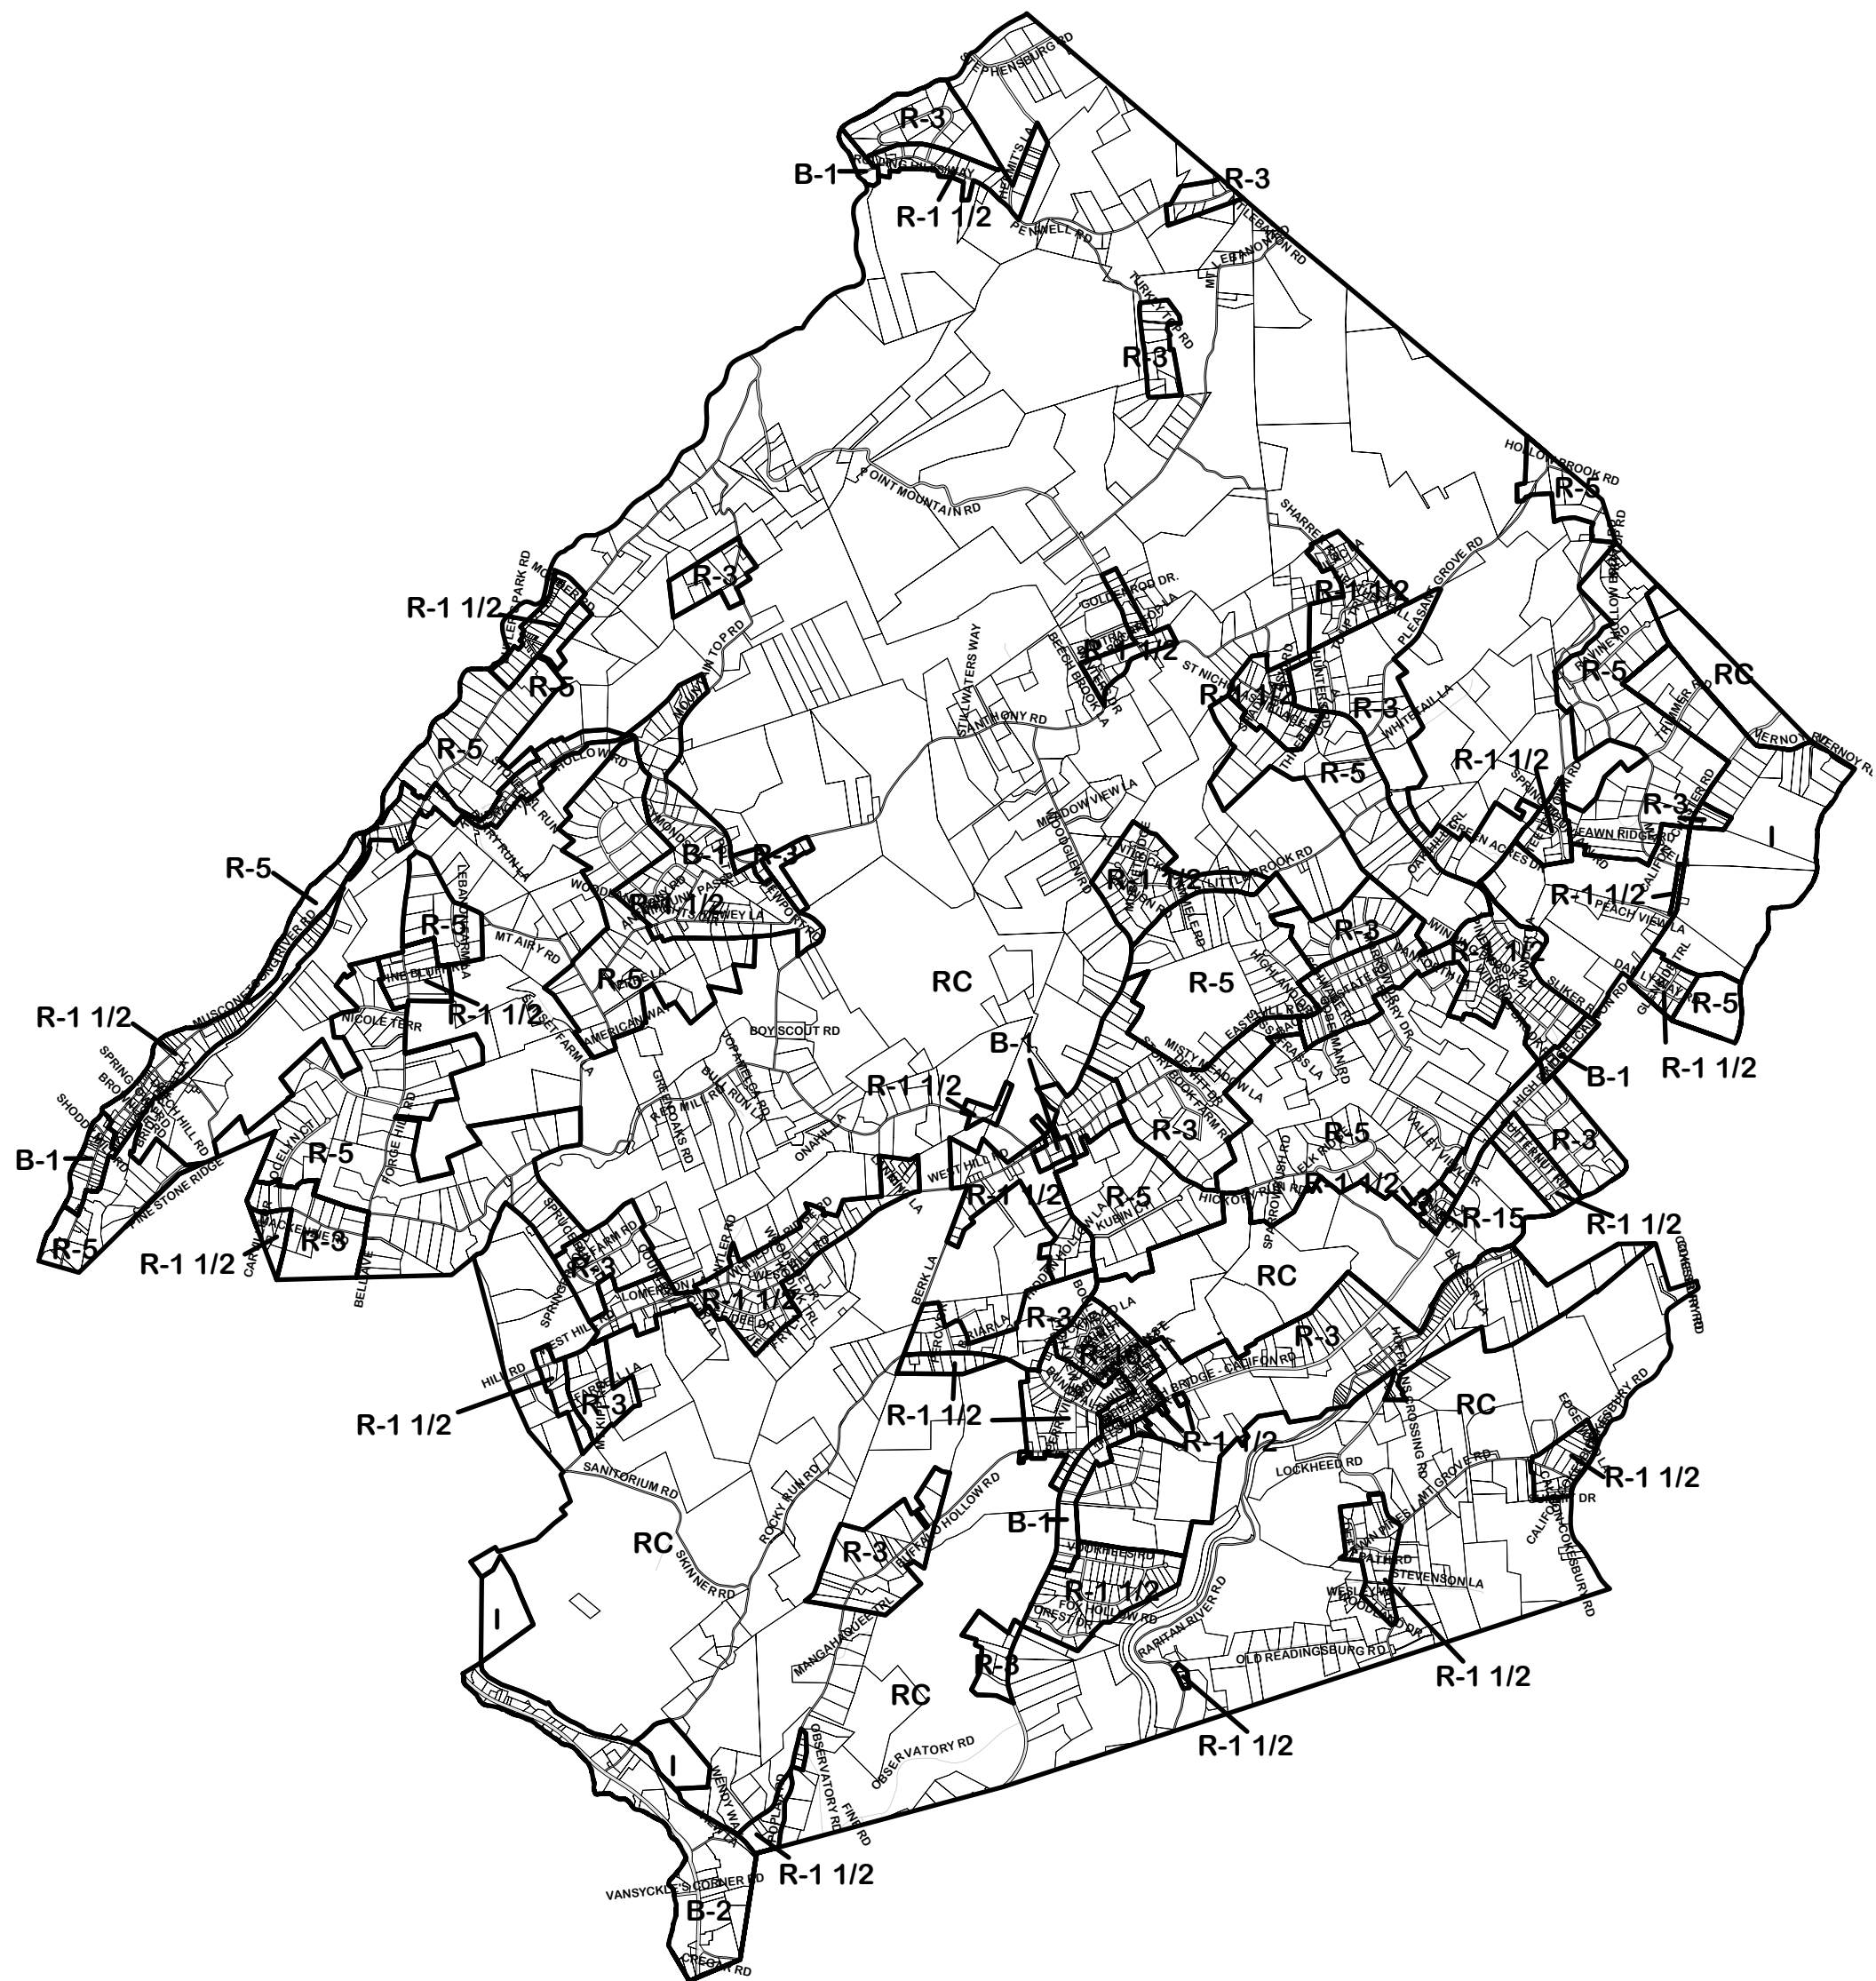

# Zoning Map

Township of Lebanon

March 2002

Symbol	District Name
B-1	Neighborhood Business
B-2	Highway Business
I	Industrial
R-1 1/2	One-Family Residential
R-15	One-Family Residential
R-3	Rural Residential
R-5	Rural Agricultural
RC	Resource Conservation

Data Sources:  
Hunterdon County Division of GIS

**BANISCH**  
ASSOCIATES, INC.  
Planning and Design